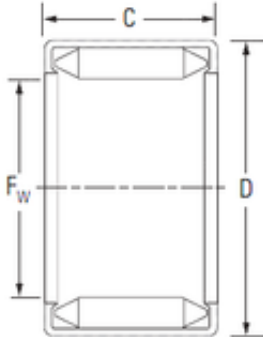

PeoKan Driveshaft CORP.

SKF Koyo Nrb Kzk Timken Ik B1212 Stainless Steel Open End Eccentric Needle Roller Bearing 17X24X25 Que Significa Tapered Needle Roller Bearing B-44 Nk30/20

Bearing No. B1212

Size	19.05x25.4x19.05 mm
Bore Diameter	19,05 mm
Outer Diameter	25,4 mm
Width	19,05 mm
Fw	19,05 mm
D	25,4 mm
C	19,05 mm
Weight	0,025 Kg
Basic dynamic load rating (C)	18,9 kN
Basic static load rating (C0)	38,4 kN

B1212 Bearing 2D drawings and 3D CAD models